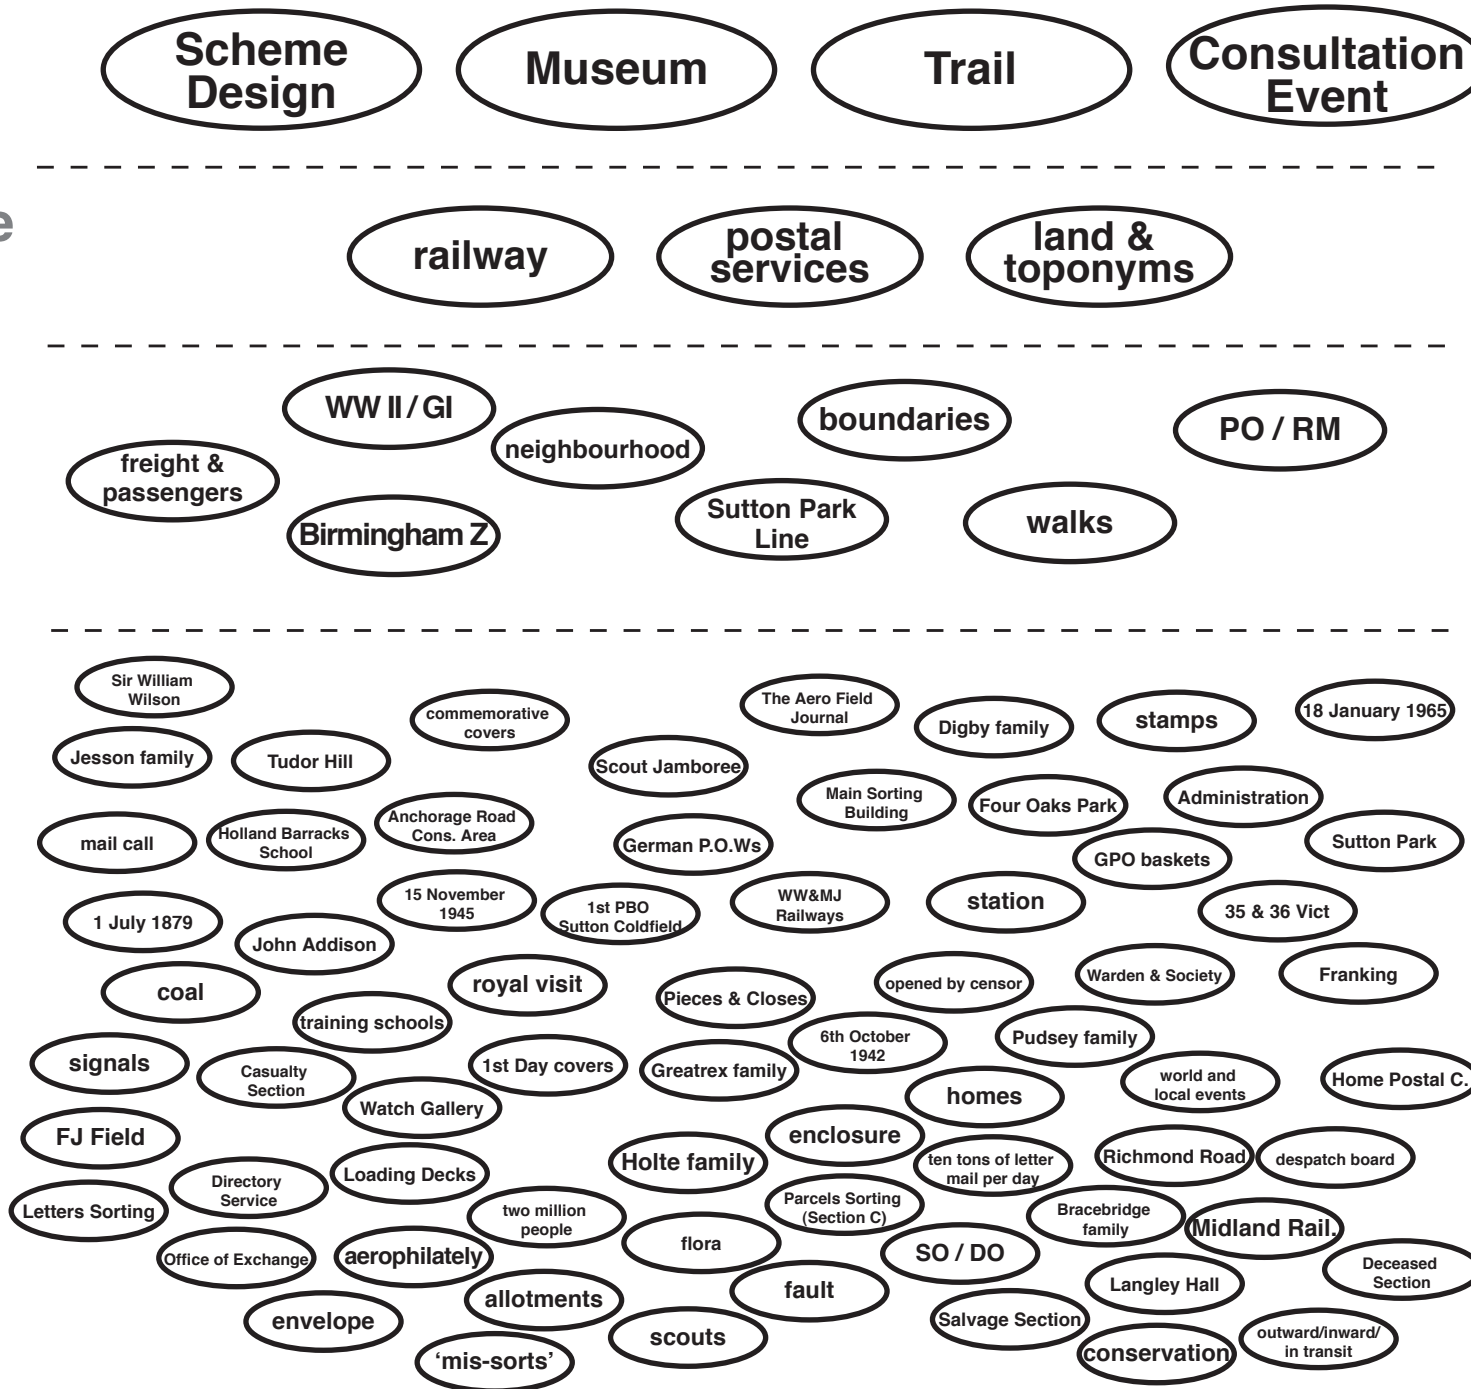

Sutton Coldfield Themes & Outputs v.3.1

coarse

fine

Core Process

Posting
Sorting
Delivering

Etiquettes

Stamping
Folding
Sticking
Erasing
Stacking
Switching

Tools

blog
mail art
publications
landscaping
museum
trail

Hunches

aeroplanes
local / global